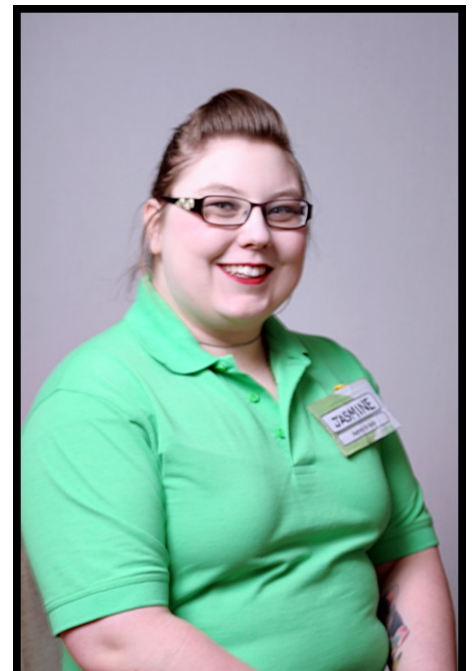

# GOD GOES TO A SHRINK BY HUGH O'BRIEN

In the offices of Dr Peter Fox, a clinical psychologist who specialises in treating religious delusions, he's feeling distracted when his dotty Secretary, Nareena, allows Jasmine to barge in straight from work at ASDA's deli counter claiming to be God! The doctor thinks it's a setup while Nareena wants her Bible autographing and Jasmine wants to talk about train sets. Watch out for a revelation about Ken and Barbie!

**Colin Maycock**  
As Dr Peter Fox

**Suzanne McEachran**  
As Nareena

**Evelina Julin**  
As Jasmine